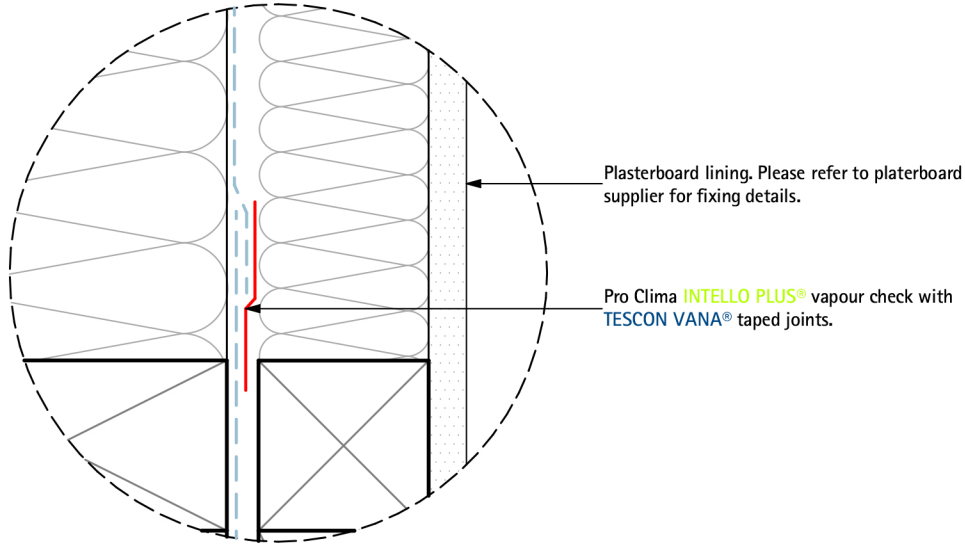

A3113 Pro Clima Wall Timber Framing Detail

Connection strip 90mm wall section with 45mm service cavity

Title: Wall Timber Framing Detail

ID: A3113

Issued: 06/03/2019

Revision: D