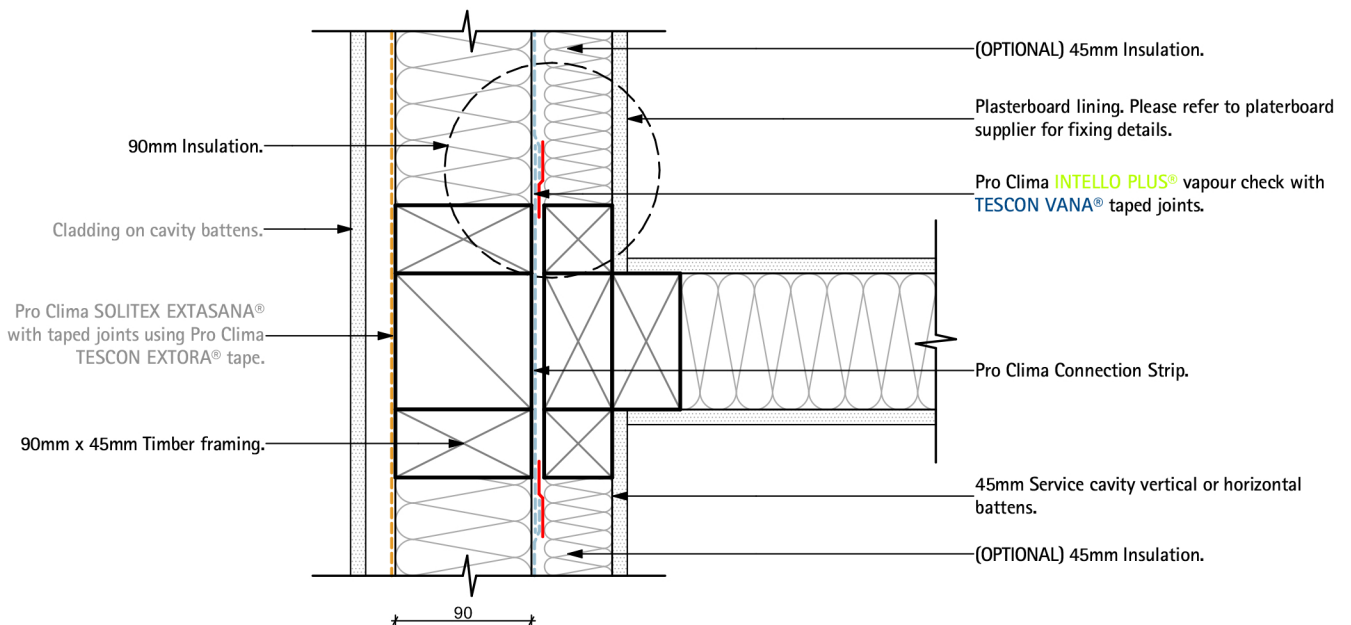

A3113 Pro Clima Wall Timber Framing Detail

Connection strip 90mm wall section with 45mm service cavity

Title: Wall Timber Framing Detail

ID: A3113

Issued: 06/03/2019

Revision: D